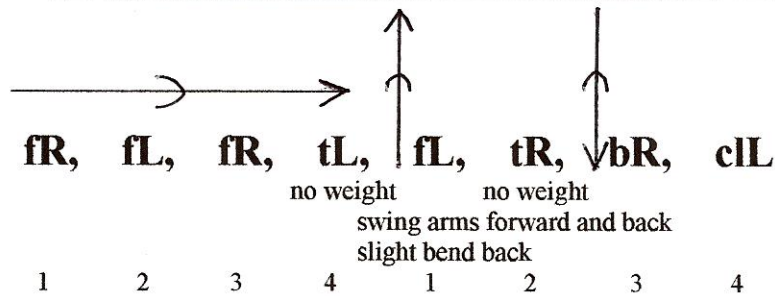

# Tundra Flower

---

**Dance :** *Choreographed by Elizabeth Mitchell, UK. A simple lead-in dance.*

**Source of Music :** *Mari Boine from the CD "Eight Seasons/Gavcci Jahkejudgu". Track title "Duottar Rassi".*

**Formation :** *Open Circle/Line facing R to start. Weight on L. Weave the line around, coming face to face.*

**Arms :** *V hold to start.*

**Introduction :** *Start with singing after 4 bars.*

---

© Hazel Young 23/07/2018