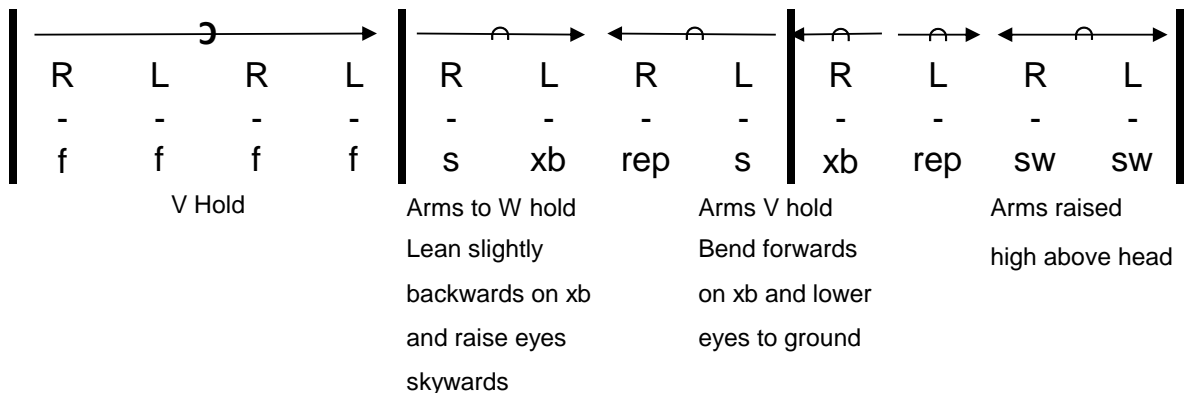

O SONHO DO XAMÃ (Brazil)

(The Shaman's Dream)

Choreography: Guataçara Monteiro e João Paulo Pessoa
Music: O Sonho do Xamã
 Artists: Nilson Chaves and Eliakim Rufino
 Album: Gaia - Nilson Chaves
Time: 4:12 mins
Formation: Circle - joined, V hold at start
Rhythm: 4/4
Arrangement: Begin with singing 0:33 after 6 bars

Key to notation:

f	forward
rep	replace
s	side
sw	sway
xb	cross behind
xf	cross in front

© Notation by Sandra Orchard March 2021