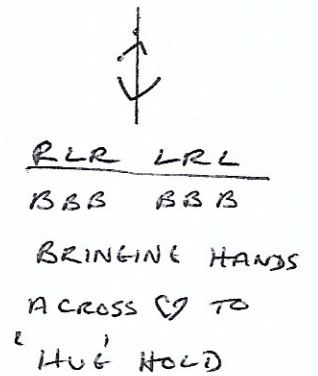

ISOLATION

CHOR. LESLEY LASLETT

'SOCIAL DISTANCING'

LEFT ARM PUSHING STRONGLY INTO CENTRE
'LOOK AT CENTRE' 'LOOK AWAY. AND BACK IN!'

'ISOLATION'

THIS DANCE WAS CHOREOGRAPHED DURING COVID 19

LOCKDOWN. IT DEPICTS THE SOCIAL DISTANCING AND ISOLATION

WE HAVE ALL EXPERIENCED THROUGH THIS DIFFICULT TIME

FINISH

TAKING ARMS FORWARD AND STRONG PUSH TO THE SIDE