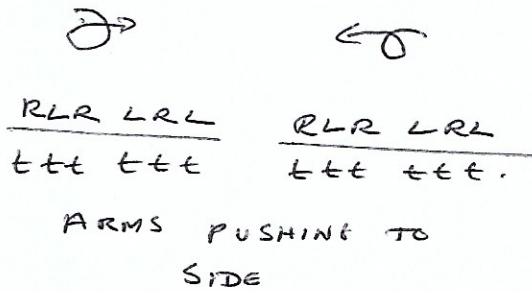

ISOLATION

CHOR. LESLEY LASLETT

'SOCIAL DISTANCING'

LEFT ARM PUSHING STRONGLY INTO CENTRE
'LOOK AT CENTRE' 'LOOK AWAY. AND BACK IN!'

'ISOLATION'

THIS DANCE WAS CHOREOGRAPHED DURING COVID 19

LOCKDOWN. IT DEPICTS THE SOCIAL DISTANCING AND ISOLATION

WE HAVE ALL EXPERIENCED THROUGH THIS DIFFICULT TIME

FINISH

TAKING ARMS FORWARD AND STRONG PUSH TO THE SIDE