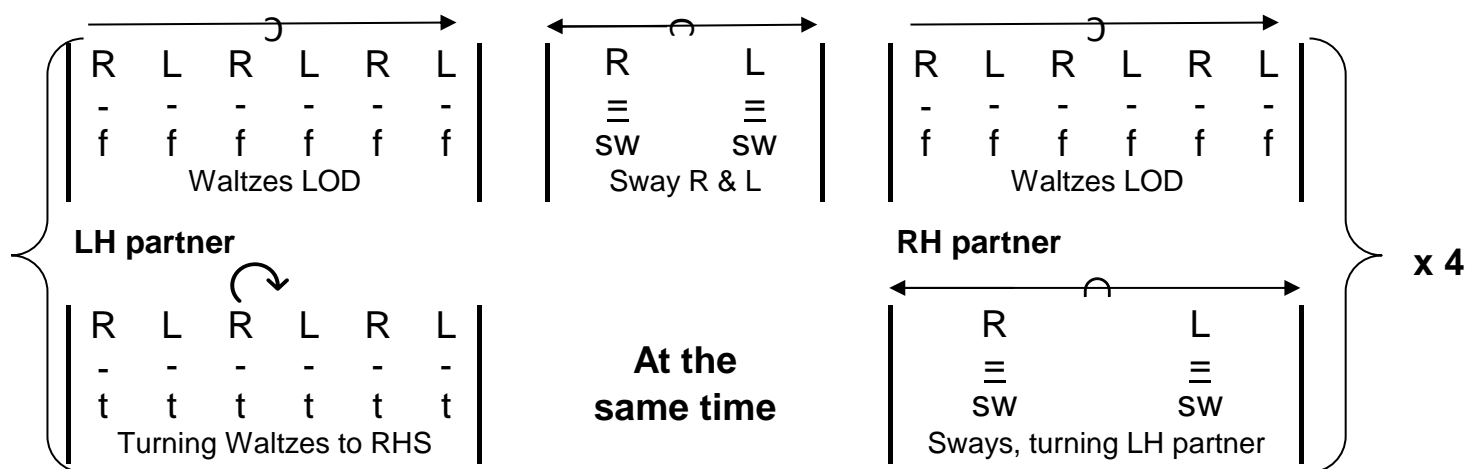

Angel

Choreography: Adriano Galhardo
Music: Sarah McLachlan
Time: 04:25 mins approx
Formation: Circle - joined, partner dance
Rhythm: Quick Waltz
Arrangement: Start with singing
 A x 4 B x 2 Filler (2 waltzes to join partner, 6 sways R&L)
 A x 4 B x 3 Finale

Part A

Part B

Repeat B (see Arrangement above) RH partner in the centre / LH partner in the gap

Finale

Partners come together (joining hands)