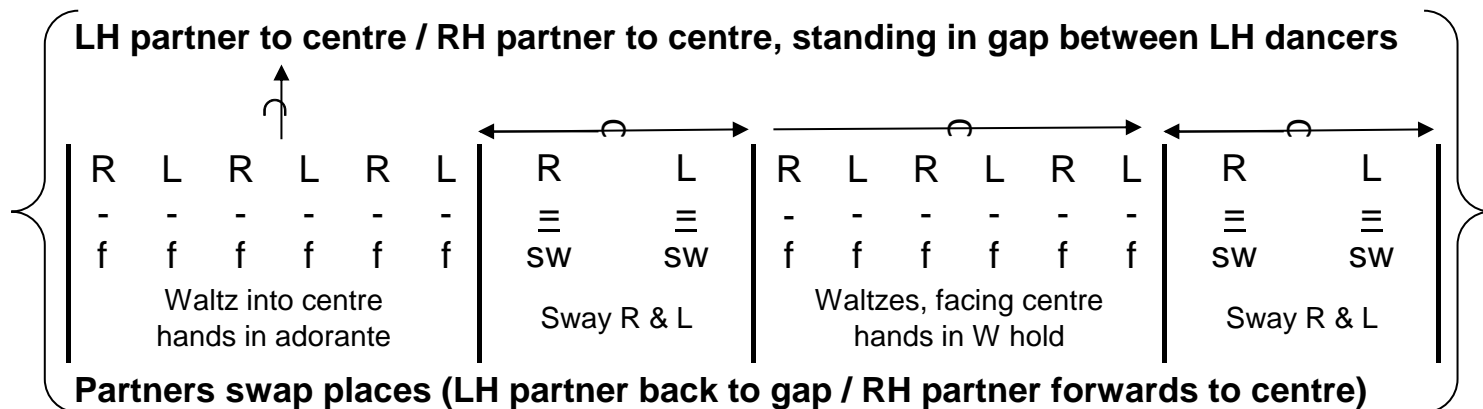

Angel

Choreography: Adriano Galhardo
Music: Sarah McLachlan
Time: 04:25 mins approx
Formation: Circle - joined, partner dance
Rhythm: Quick Waltz
Arrangement: Start with singing
 A x 4 B x 2 Filler (2 waltzes to join partner, 6 sways R&L)
 A x 4 B x 3 Finale

Part A

Part B

Repeat B (see Arrangement above) RH partner in the centre / LH partner in the gap

Finale

Partners come together (joining hands)